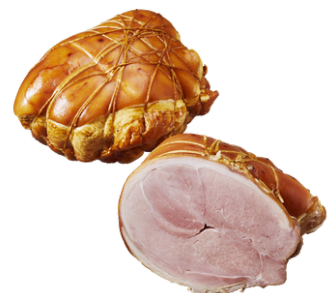

ITEM # : bagrhaha

BARKLY GRANDMA HAM
HALF RW (APPROX 3.5KG)

Barcode: 19351848000218