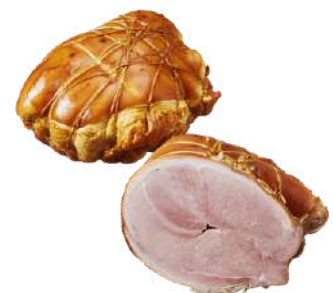

ITEM # : bagrhaha

BARKLY GRANDMA HAM
HALF RW (APPROX 3.5KG)

Barcode: 19351848000218